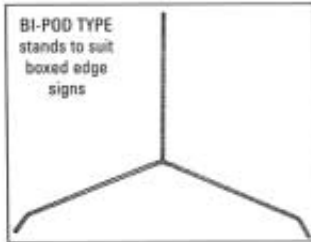

# TEMPORARY TRAFFIC CONTROL SIGNS

Convenient boxed edged signs make assembling temporary signage on the "Bi-Pod" stand easy. Simply slide each leg of the Bi-Pod Stand (sold in pairs separately) into the box like edge on the sign. All signs are Class 1 Reflective.

Description	Price (ex gst)
900 x 600mm	\$155.00
1800 x 600mm	\$225.00
1200 x 600mm	\$185.00
1200 x 900mm	\$189.00
Bi-Pod Stand	\$57.50

850064 - Bi-Pod Stand

850059 900 x 600mm

850060 900 x 600mm

850063 1200 x 900mm